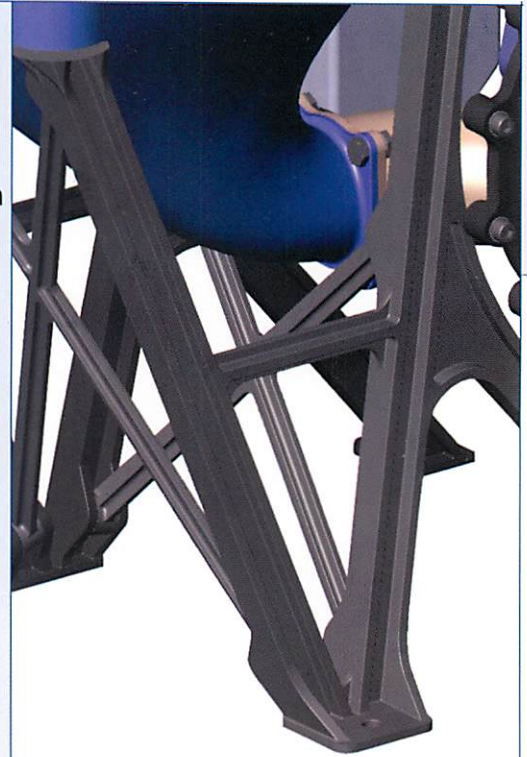

Our waste systems are backed by over 50 years of aerospace experience, making them the benchmark in the aviation industry. By combining composite materials in a bowl and pedestal design optimized for executive aircraft with flush and rinse valves proven for commercial transport, the MET provides the balanced solution to your application. Monogram's orbital(TM) flush valve has reliably handled over 6 million operational cycles.

EASY RETROFITTING

We've also devised the MET for maximum compatibility with your existing business aircraft

Monogram Executive Toilet (MET)

SPECIFICATIONS

- Weight: 9.0 lb
- Electrical: 28 VDC, 2.5 A nominal
- Drain outlet: quick disconnect 2" O.D.
- Rinse water inlet: quick disconnect .5" O.D.
- Floor mount: industry standard 4 bolt pattern

ADDITIONAL FEATURES

- Standard mounting for easy installation
- Modular components for maximum serviceability
- Floating poppet anti-siphon valve protects water supply
- Rinse ring for maximum bowl coverage
- Waterproof control unit includes switch for easy drain line maintenance
- High torque motor for world class performance, reliability and contamination resistance
- Durable, precision flush valve
- Airtight flush valve seals for cabin odor control