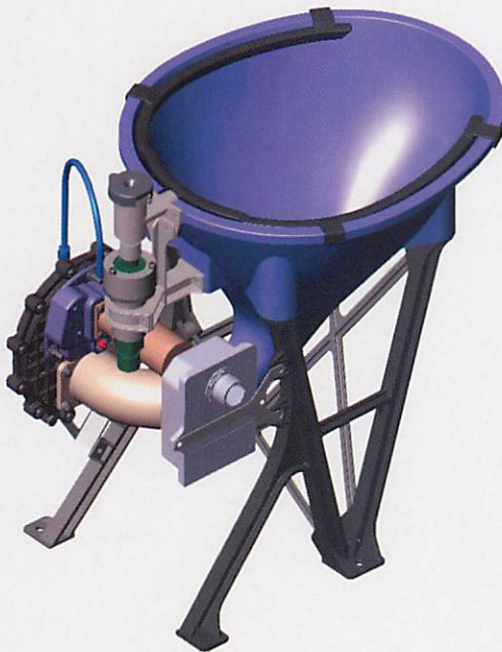

Monogram Executive Toilet (MET)

Introducing the new Monogram Executive Toilet (MET), specifically designed for your business aircraft. Weighing in at only 9.0 lbs, the MET provides the right balance of composite innovation combined with proven technology from over 40,000 toilets currently in service

Our waste systems are backed by over 50 years of aerospace experience, making them the benchmark in the aviation industry. By combining composite materials in a bowl and pedestal design optimized for executive aircraft with flush and rinse valves proven for commercial transport, the MET provides the balanced solution to your application. Monogram's orbital(TM) flush valve has reliably handled over 6 million operational cycles.

EASY RETROFITTING

We've also devised the MET for maximum compatibility with your existing business aircraft

Monogram Executive Toilet (MET)

SPECIFICATIONS

- Weight: 9.0 lb
- Electrical: 28 VDC, 2.5 A nominal
- Drain outlet: quick disconnect 2" O.D.
- Rinse water inlet: quick disconnect .5" O.D.
- Floor mount: industry standard 4 bolt pattern

ADDITIONAL FEATURES

- Standard mounting for easy installation
- Modular components for maximum serviceability
- Floating poppet anti-siphon valve protects water supply
- Rinse ring for maximum bowl coverage
- Waterproof control unit includes switch for easy drain line maintenance
- High torque motor for world class performance, reliability and contamination resistance
- Durable, precision flush valve
- Airtight flush valve seals for cabin odor control